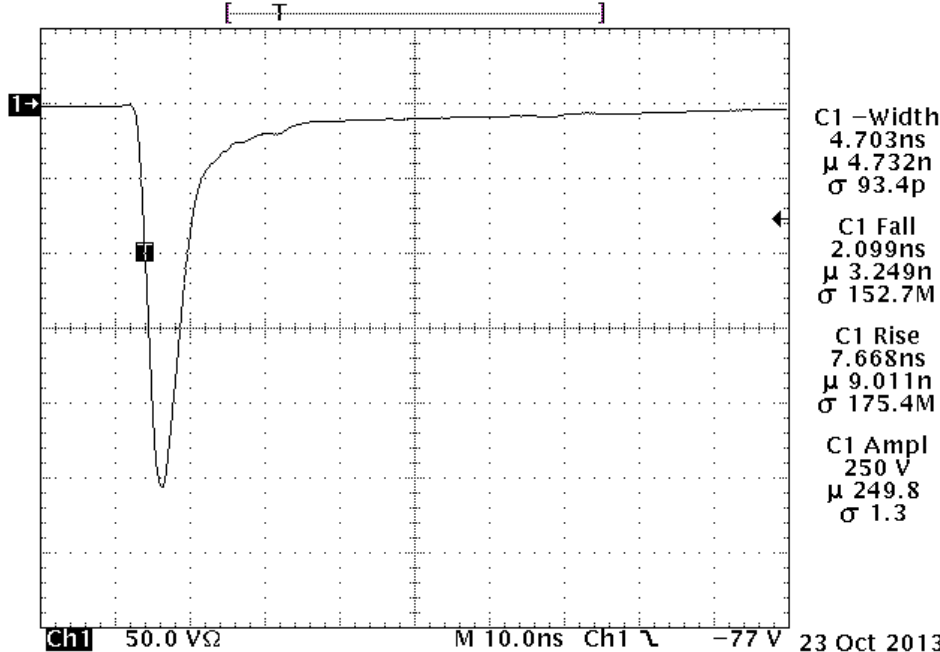

01/06/14

Test Results for Avtech AVL-2-PS-W-N S/N: 2228

Tek Run: 2.50GS/s Average

23 Oct 2013
12:25:14

Tek Run: 5.00GS/s Average

23 Oct 2013
12:58:44