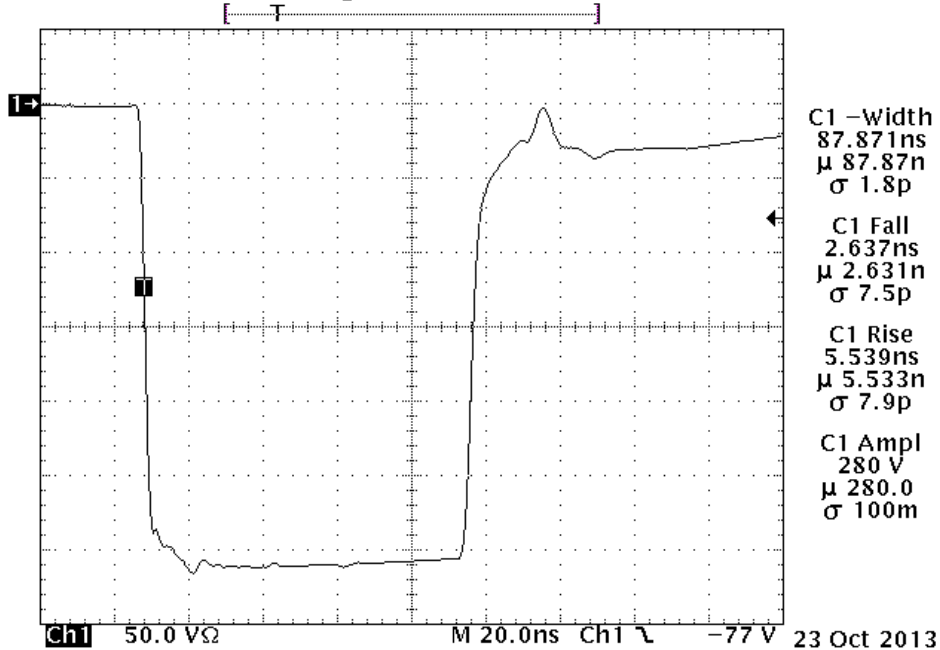

01/06/14

Test Results for Avtech AVL-2-PS-W-N S/N: 2228

Tek Run: 2.50GS/s Average

23 Oct 2013
12:25:14

Tek Run: 5.00GS/s Average

23 Oct 2013
12:58:44